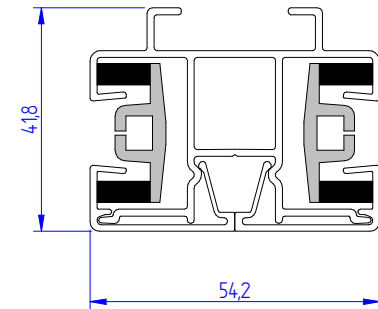

Side rail with clips

Couple rail

Wijz.nr.:	Omschrijving :	Get.:	Datum :
Mat.:-	Kleur : -	A3	Tek.nr. :
Bewerk.:-	Gew. : -	Sch.:	Art.nr. : -
BRUSTOR su npro tecti on Louderstraat 84 tel. 056 - 53 18 53 8-8940 GELUWE fax. 056 - 53 18 20		Benaming : B1100C ZIP	Get.: J.L.
		Section view	Datum : 7/05/2010
			Gezien : Datum :