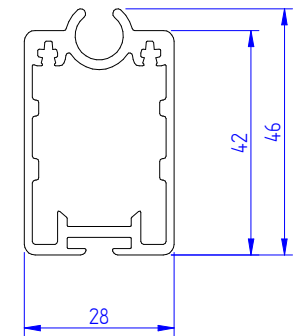

Side rail with clips

Couple rail

Leadrail

Wijz.nr.:	Omschrijving :	Get.:	Datum :
Mat.:-	Kleur : -	A3	Tek.nr. :
Bewerk.:-	Gew. : -	Sch.:	Art.nr. : -
BRUSTOR su npro tecti on Louderstraat 84 tel. 056 - 53 18 53 8-8940 GELUWE fax. 056 - 53 18 20		Benaming : B1100C ZIP	Get.: J.L.
		Section view	Datum : 7/05/2010
			Gezien : Datum :