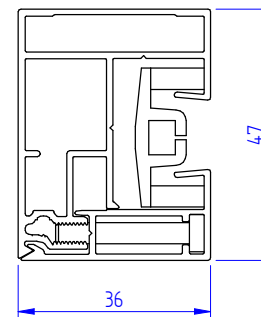

Flat Side rail with screws