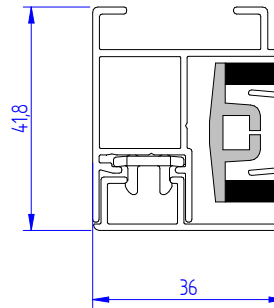

Couple rail